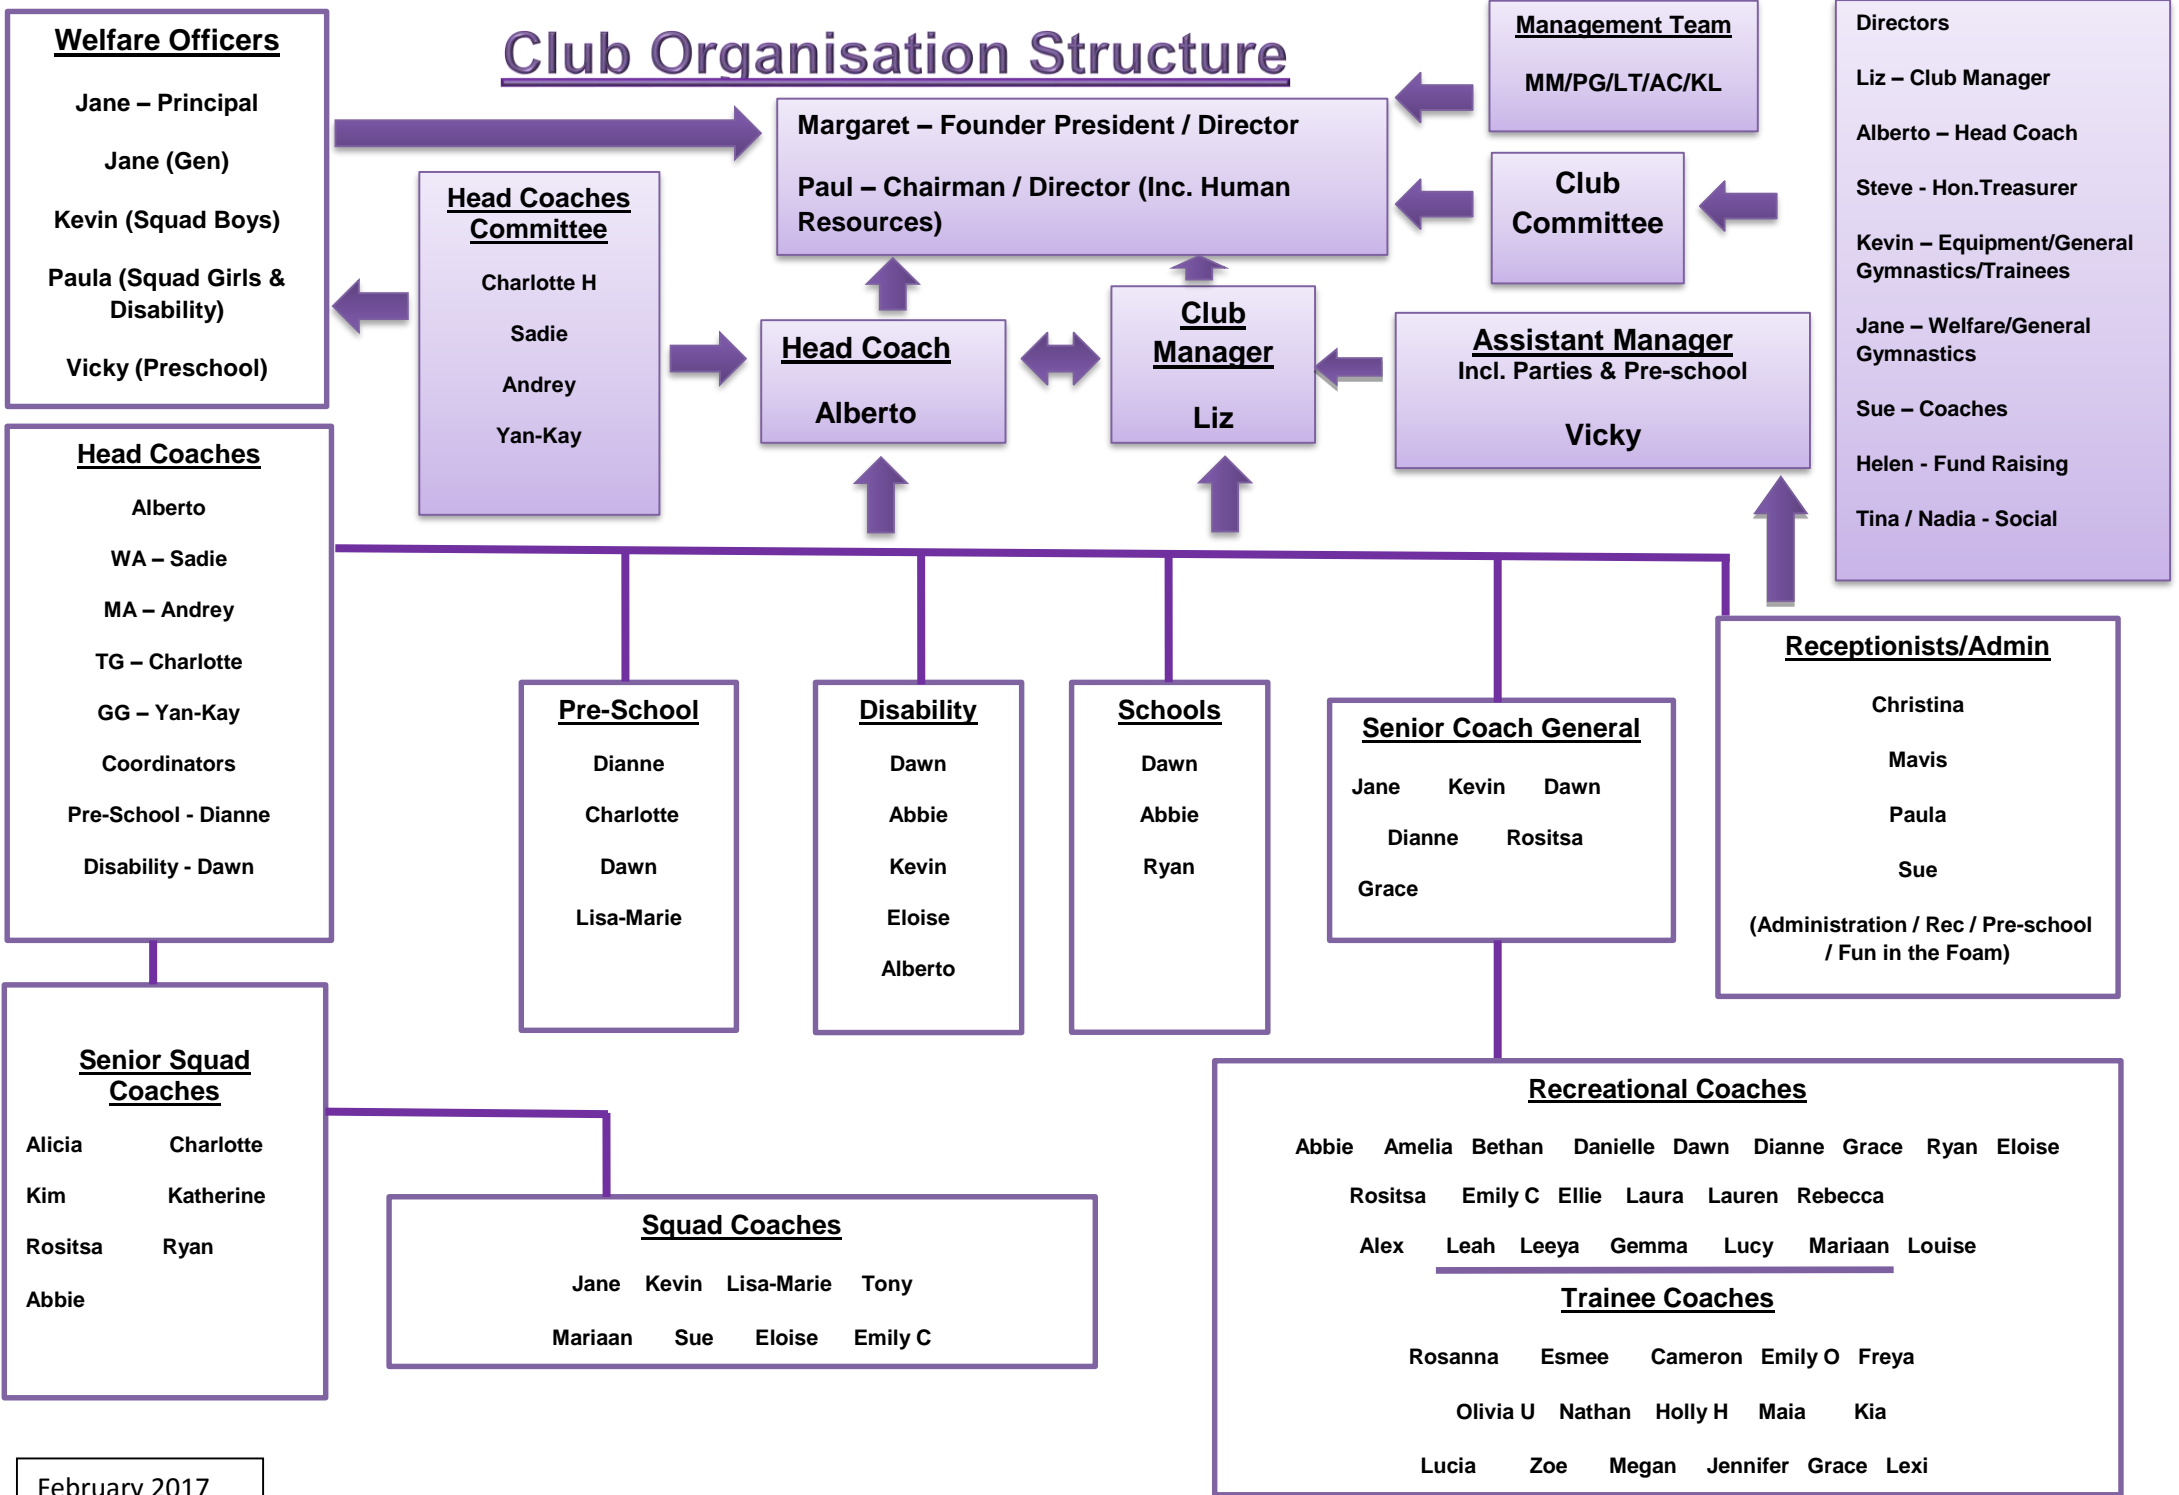

Club Organisation Structure

Welfare Officers
 Jane – Principal
 Jane (Gen)
 Kevin (Squad Boys)
 Paula (Squad Girls & Disability)
 Vicky (Preschool)

Head Coaches
 Alberto
 WA – Sadie
 MA – Andrey
 TG – Charlotte
 GG – Yan-Kay
 Coordinators
 Pre-School - Dianne
 Disability - Dawn

Head Coach
 Alberto

Club Manager
 Liz

Assistant Manager
 Incl. Parties & Pre-school
 Vicky

Management Team
 MM/PG/LT/AC/KL

Club Committee

Directors
 Liz – Club Manager
 Alberto – Head Coach
 Steve - Hon.Treasurer
 Kevin – Equipment/General Gymnastics/Trainees
 Jane – Welfare/General Gymnastics
 Sue – Coaches
 Helen - Fund Raising
 Tina / Nadia - Social